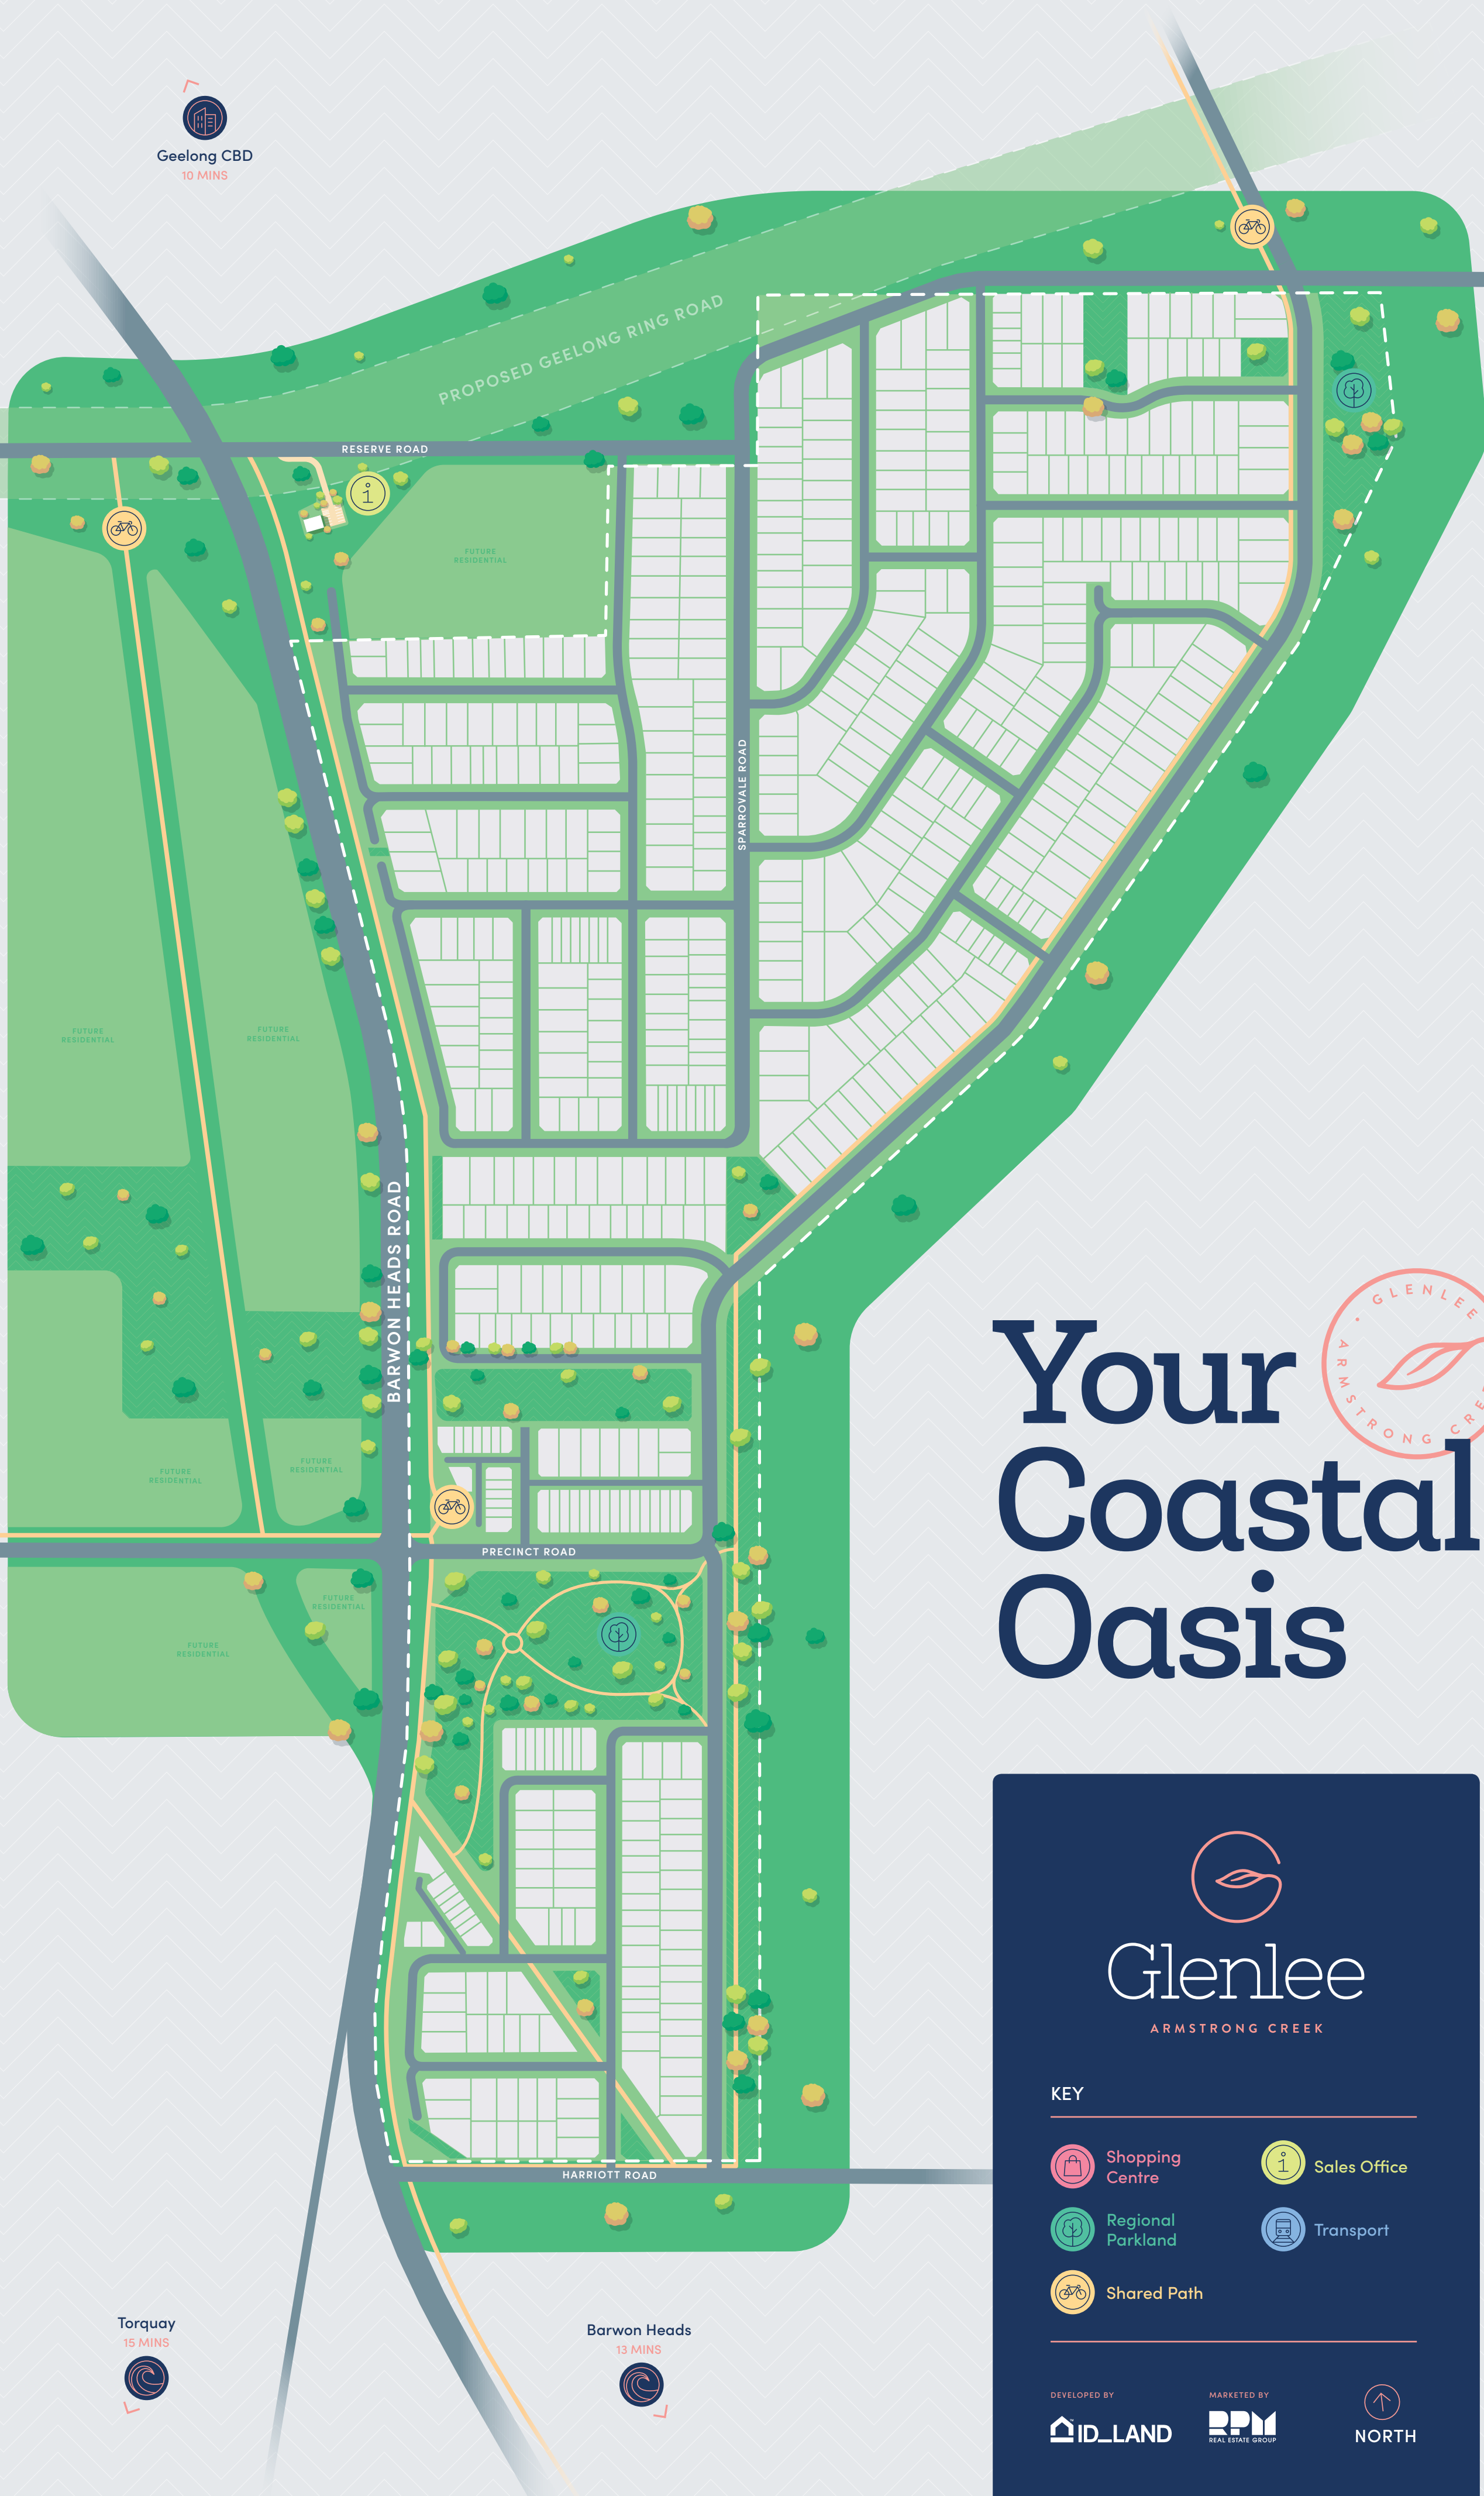

Geelong CBD  
10 MINS

Marshall Station  
3 MINS

Waurm Ponds Shopping Centre  
7 MINS

Torquay  
15 MINS

Barwon Heads  
13 MINS

# Your Coastal Oasis

Glenlee  
ARMSTRONG CREEK

KEY

- Shopping Centre
- Regional Parkland
- Shared Path
- Sales Office
- Transport

DEVELOPED BY  
ID LAND

MARKETED BY  
RPM REAL ESTATE GROUP

↑  
NORTH